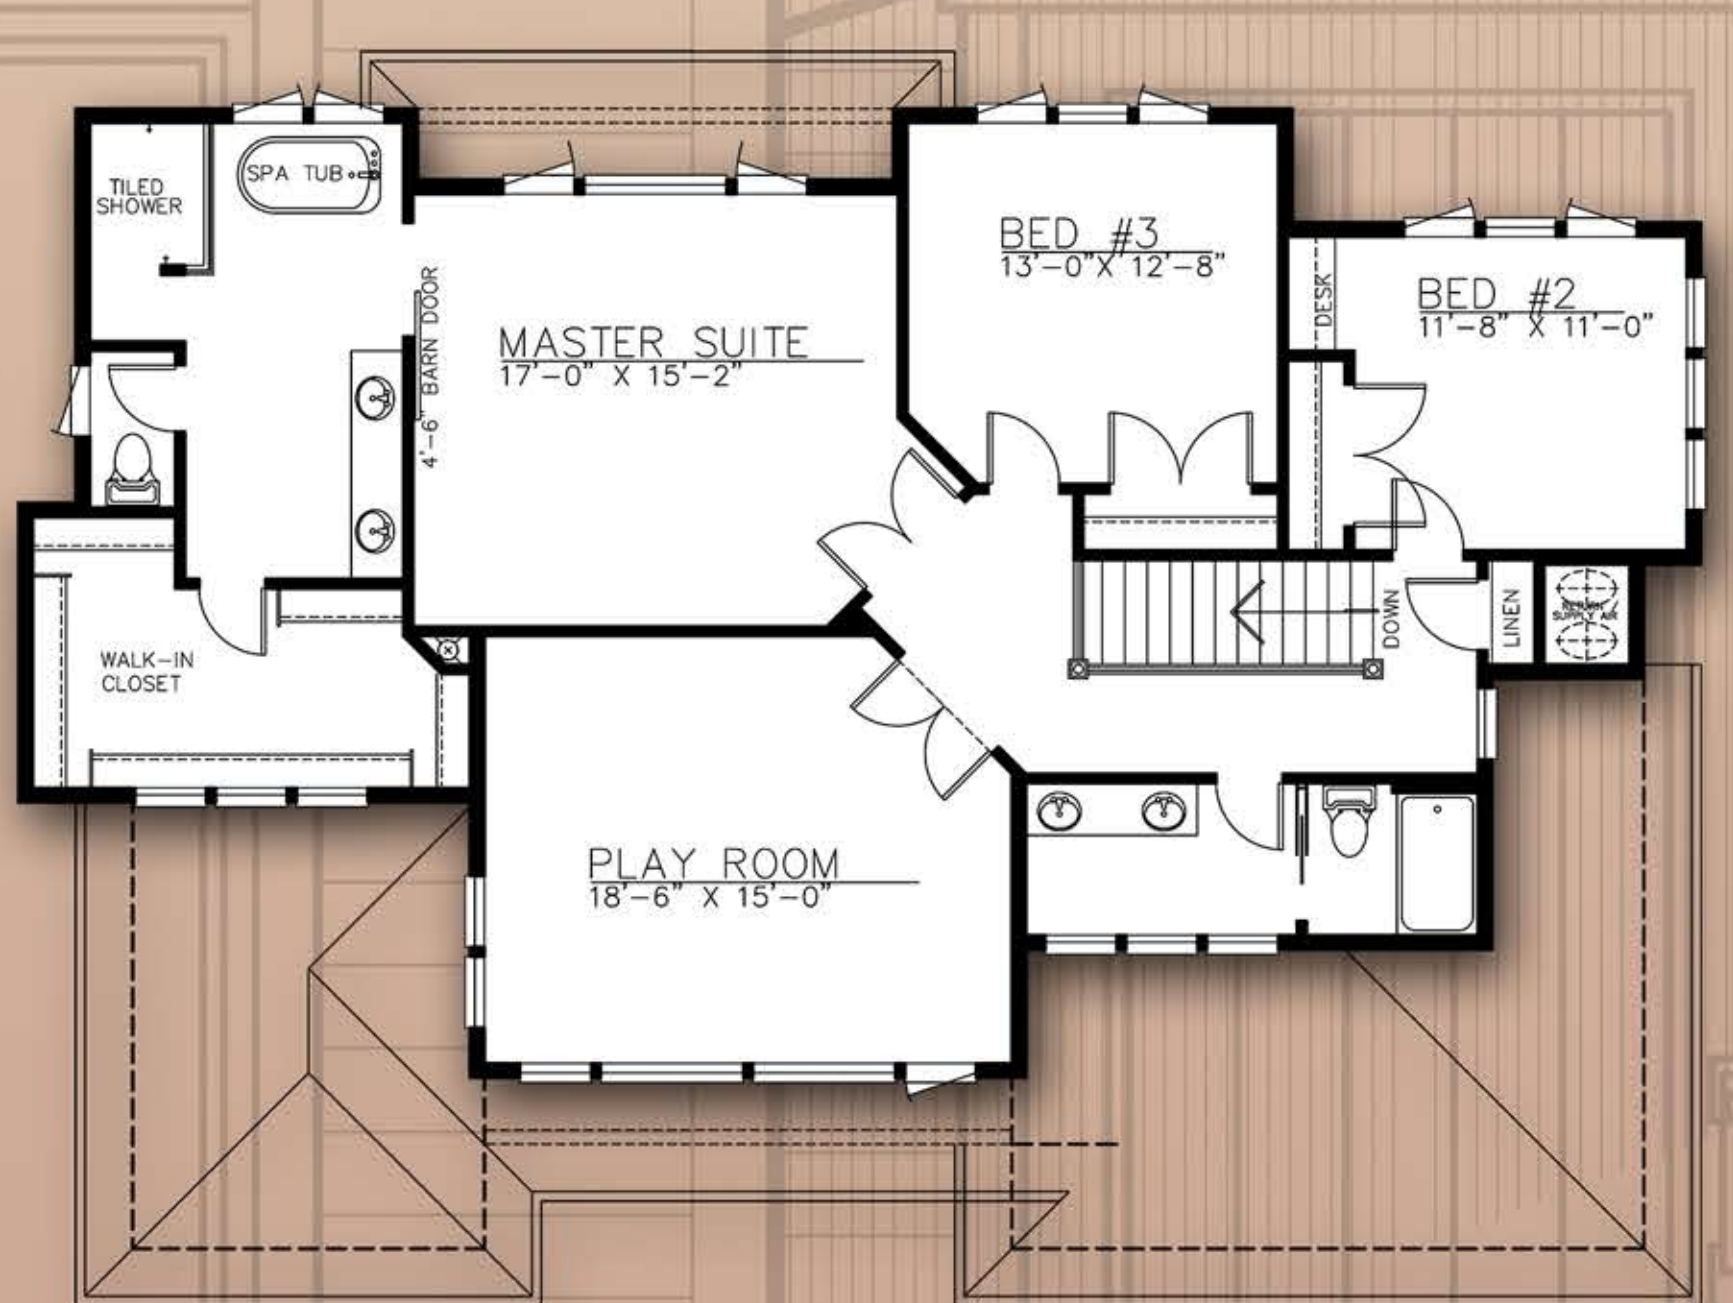

59'-0"

UPPER FLOOR

MAIN FLOOR

3,043 SQ FT

4723 Lamont Street

Lake Oswego - Silver Oak Custom Homes

The White House
Custom Home Design COLLECTION LLC

www.richardwhitehomedesigns.com